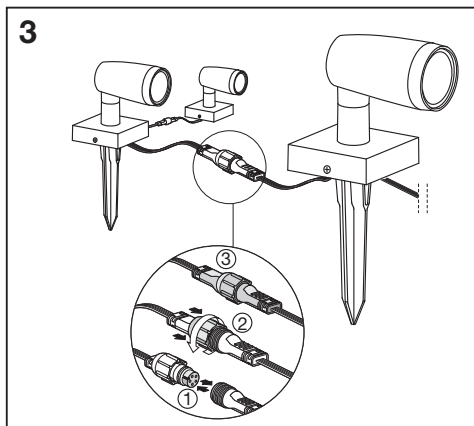

## SMART<sup>+</sup> GARDEN SPOT | EXTENSION

	EAN	W	lm	Power supply adaptor (A)			Lighting chain (B)		
				Input	Class	IP	Input	Class	IP
SMART WIFI GARDEN SPOT RGBW 1P DG	4058075478374	5	260	220-240V~ 50/60Hz	II	44	12VDC	III	44
SMART WIFI GARDEN SPOT RGBW 1PEXTDG	4058075478398	4.5	260	-	-	-	12VDC	III	44
SMART WIFI GARDEN SPOT RGBW 3P DG	4058075478497	14.5	680	220-240V~ 50/60Hz	II	44	12VDC	III	44