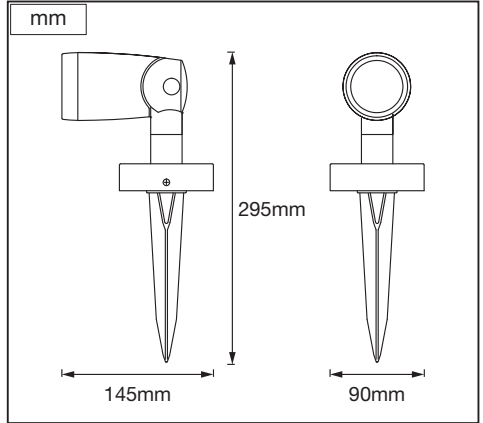

## SMART<sup>+</sup> GARDEN SPOT | EXTENSION

	EAN	W	lm	Power supply adaptor (A)			Lighting chain (B)		
				Input	Class	IP	Input	Class	IP
SMART WIFI GARDEN SPOT RGBW 1P DG	4058075478374	5	260	220-240V~ 50/60Hz	II	44	12VDC	III	44
SMART WIFI GARDEN SPOT RGBW 1PEXTDG	4058075478398	4.5	260	-	-	-	12VDC	III	44
SMART WIFI GARDEN SPOT RGBW 3P DG	4058075478497	14.5	680	220-240V~ 50/60Hz	II	44	12VDC	III	44

6

max. 3 pcs

4058075478374

4058075478398