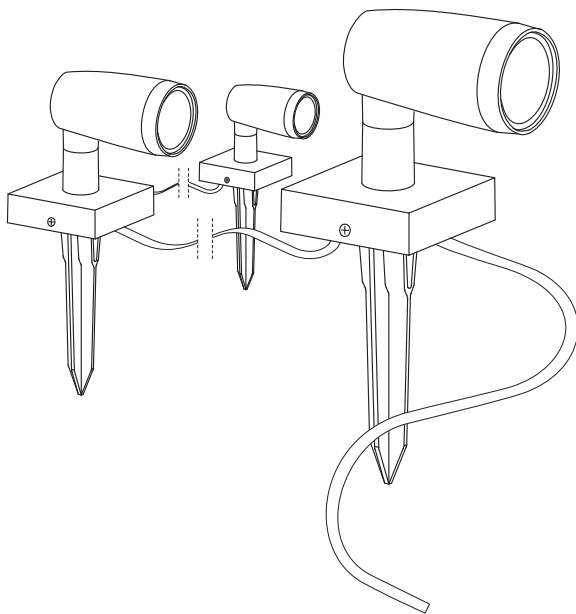

## SMART<sup>+</sup> GARDEN SPOT | EXTENSION

	EAN	W	lm	Power supply adaptor (A)			Lighting chain (B)		
				Input	Class	IP	Input	Class	IP
SMART WIFI GARDEN SPOT RGBW 1P DG	4058075478374	5	260	220-240V~ 50/60Hz	II	44	12VDC	III	44
SMART WIFI GARDEN SPOT RGBW 1PEXTDG	4058075478398	4.5	260	-	-	-	12VDC	III	44
SMART WIFI GARDEN SPOT RGBW 3P DG	4058075478497	14.5	680	220-240V~ 50/60Hz	II	44	12VDC	III	44