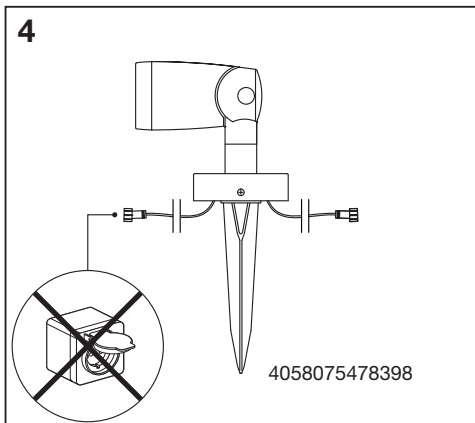

## SMART<sup>+</sup> GARDEN SPOT | EXTENSION

	EAN	W	lm	Power supply adaptor (A)			Lighting chain (B)		
				Input	Class	IP	Input	Class	IP
SMART WIFI GARDEN SPOT RGBW 1P DG	4058075478374	5	260	220-240V~ 50/60Hz	II	44	12VDC	III	44
SMART WIFI GARDEN SPOT RGBW 1PEXTDG	4058075478398	4.5	260	-	-	-	12VDC	III	44
SMART WIFI GARDEN SPOT RGBW 3P DG	4058075478497	14.5	680	220-240V~ 50/60Hz	II	44	12VDC	III	44