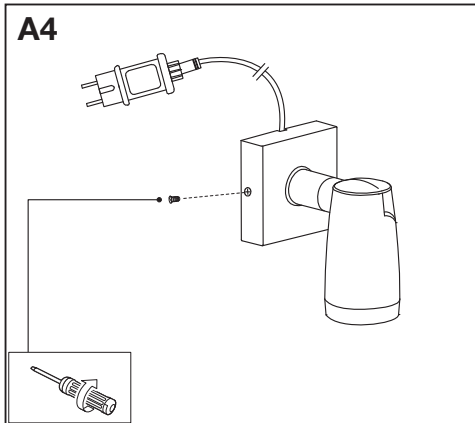

## SMART<sup>+</sup> GARDEN SPOT | EXTENSION

	EAN	W	lm	Power supply adaptor (A)			Lighting chain (B)		
				Input	Class	IP	Input	Class	IP
SMART WIFI GARDEN SPOT RGBW 1P DG	4058075478374	5	260	220-240V~ 50/60Hz	II	44	12VDC	III	44
SMART WIFI GARDEN SPOT RGBW 1PEXTDG	4058075478398	4.5	260	-	-	-	12VDC	III	44
SMART WIFI GARDEN SPOT RGBW 3P DG	4058075478497	14.5	680	220-240V~ 50/60Hz	II	44	12VDC	III	44