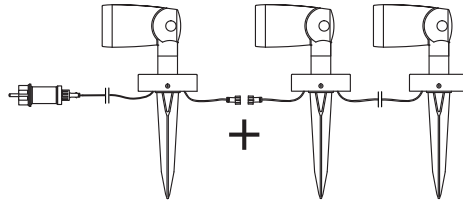

6

max. 3 pcs

4058075478374

4058075478398