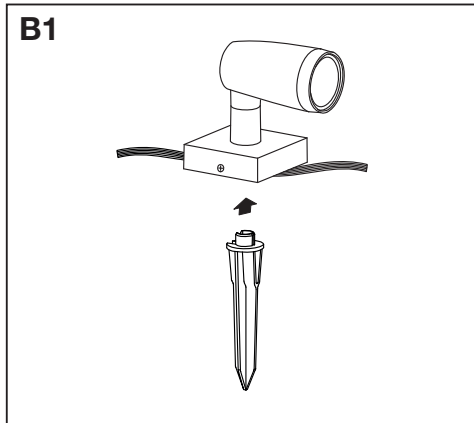

## SMART<sup>+</sup> GARDEN SPOT | EXTENSION

	EAN	W	lm	Power supply adaptor (A)			Lighting chain (B)		
				Input	Class	IP	Input	Class	IP
SMART WIFI GARDEN SPOT RGBW 1P DG	4058075478374	5	260	220-240V~ 50/60Hz	II	44	12VDC	III	44
SMART WIFI GARDEN SPOT RGBW 1PEXTDG	4058075478398	4.5	260	-	-	-	12VDC	III	44
SMART WIFI GARDEN SPOT RGBW 3P DG	4058075478497	14.5	680	220-240V~ 50/60Hz	II	44	12VDC	III	44