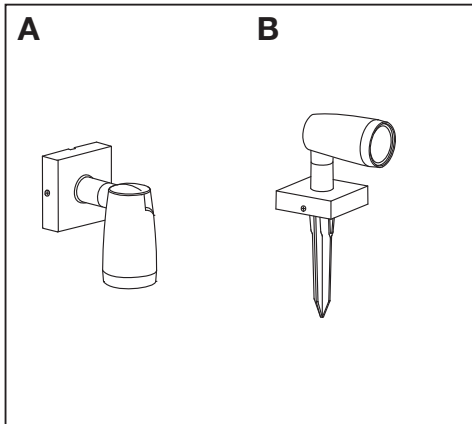

## SMART<sup>+</sup> GARDEN SPOT | EXTENSION

	EAN	W	lm	Power supply adaptor (A)			Lighting chain (B)		
				Input	Class	IP	Input	Class	IP
SMART WIFI GARDEN SPOT RGBW 1P DG	4058075478374	5	260	220-240V~ 50/60Hz	II	44	12VDC	III	44
SMART WIFI GARDEN SPOT RGBW 1PEXTDG	4058075478398	4.5	260	-	-	-	12VDC	III	44
SMART WIFI GARDEN SPOT RGBW 3P DG	4058075478497	14.5	680	220-240V~ 50/60Hz	II	44	12VDC	III	44