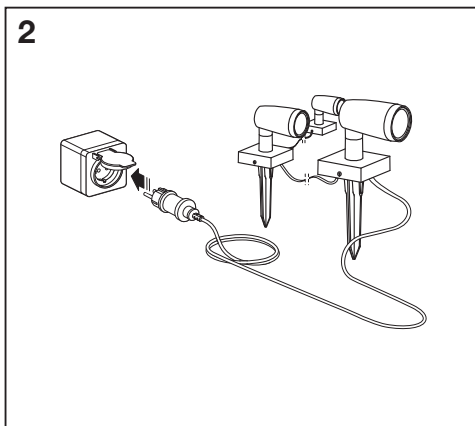

## SMART<sup>+</sup> GARDEN SPOT | EXTENSION

	EAN	W	lm	Power supply adaptor (A)			Lighting chain (B)		
				Input	Class	IP	Input	Class	IP
SMART WIFI GARDEN SPOT RGBW 1P DG	4058075478374	5	260	220-240V~ 50/60Hz	II	44	12VDC	III	44
SMART WIFI GARDEN SPOT RGBW 1PEXTDG	4058075478398	4.5	260	-	-	-	12VDC	III	44
SMART WIFI GARDEN SPOT RGBW 3P DG	4058075478497	14.5	680	220-240V~ 50/60Hz	II	44	12VDC	III	44