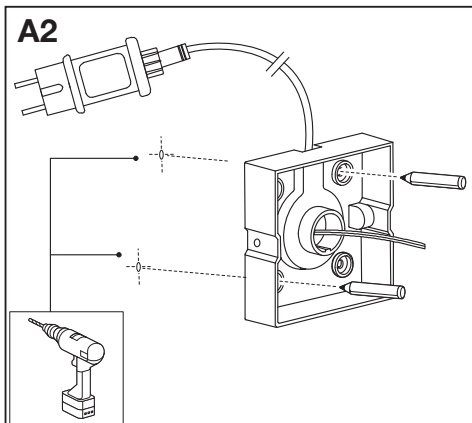

## SMART<sup>+</sup> GARDEN SPOT | EXTENSION

	EAN	W	lm	Power supply adaptor (A)			Lighting chain (B)		
				Input	Class	IP	Input	Class	IP
SMART WIFI GARDEN SPOT RGBW 1P DG	4058075478374	5	260	220-240V~ 50/60Hz	II	44	12VDC	III	44
SMART WIFI GARDEN SPOT RGBW 1PEXTDG	4058075478398	4.5	260	-	-	-	12VDC	III	44
SMART WIFI GARDEN SPOT RGBW 3P DG	4058075478497	14.5	680	220-240V~ 50/60Hz	II	44	12VDC	III	44