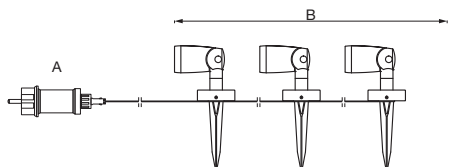

## SMART<sup>+</sup> GARDEN SPOT | EXTENSION

	EAN	W	lm	Power supply adaptor (A)			Lighting chain (B)		
				Input	Class	IP	Input	Class	IP
SMART WIFI GARDEN SPOT RGBW 1P DG	4058075478374	5	260	220-240V~ 50/60Hz	II	44	12VDC	III	44
SMART WIFI GARDEN SPOT RGBW 1PEXTDG	4058075478398	4.5	260	-	-	-	12VDC	III	44
SMART WIFI GARDEN SPOT RGBW 3P DG	4058075478497	14.5	680	220-240V~ 50/60Hz	II	44	12VDC	III	44