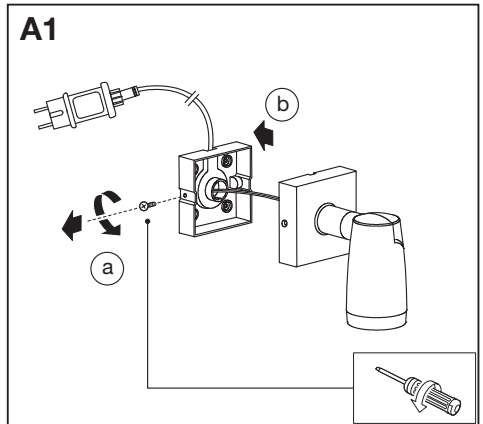

## SMART<sup>+</sup> GARDEN SPOT | EXTENSION

	EAN	W	lm	Power supply adaptor (A)			Lighting chain (B)		
				Input	Class	IP	Input	Class	IP
SMART WIFI GARDEN SPOT RGBW 1P DG	4058075478374	5	260	220-240V~ 50/60Hz	II	44	12VDC	III	44
SMART WIFI GARDEN SPOT RGBW 1PEXTDG	4058075478398	4.5	260	-	-	-	12VDC	III	44
SMART WIFI GARDEN SPOT RGBW 3P DG	4058075478497	14.5	680	220-240V~ 50/60Hz	II	44	12VDC	III	44