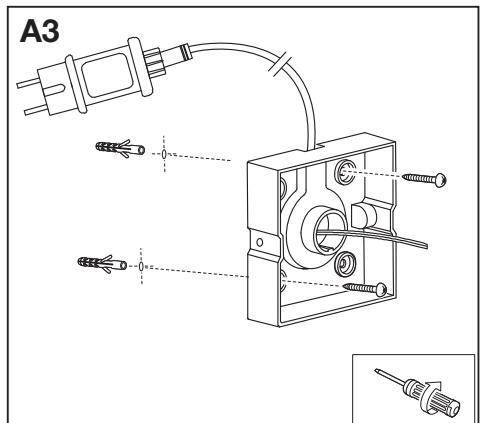

## SMART<sup>+</sup> GARDEN SPOT | EXTENSION

	EAN	W	lm	Power supply adaptor (A)			Lighting chain (B)		
				Input	Class	IP	Input	Class	IP
SMART WIFI GARDEN SPOT RGBW 1P DG	4058075478374	5	260	220-240V~ 50/60Hz	II	44	12VDC	III	44
SMART WIFI GARDEN SPOT RGBW 1PEXTDG	4058075478398	4.5	260	-	-	-	12VDC	III	44
SMART WIFI GARDEN SPOT RGBW 3P DG	4058075478497	14.5	680	220-240V~ 50/60Hz	II	44	12VDC	III	44