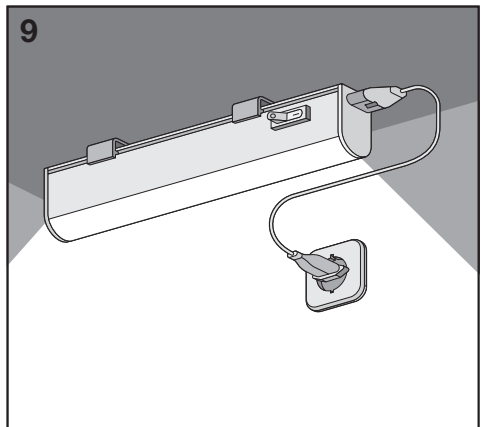

LED SWITCH BATTEN

	EAN	W	lm	K	Temp (°C)	V~	mA	Hz	DF	
LED SWITCH BATTEN 0.3M 4W/830	4058075266681	4	450	3000	-20...+40	220-240	35	50/60	>0.7	0.1 kg
LED SWITCH BATTEN 0.3M 4W/840	4058075266704	4	450	4000	-20...+40	220-240	35	50/60	>0.7	0.1 kg
LED SWITCH BATTEN 0.6M 8W/830	4058075266728	8	900	3000	-20...+40	220-240	60	50/60	>0.7	0.1 kg
LED SWITCH BATTEN 0.6M 8W/840	4058075266742	8	900	4000	-20...+40	220-240	60	50/60	>0.7	0.1 kg
LED SWITCH BATTEN 0.9M 10W/830	4058075266865	10	1100	3000	-20...+40	220-240	75	50/60	>0.7	0.1 kg
LED SWITCH BATTEN 0.9M 10W/840	4058075266964	10	1100	4000	-20...+40	220-240	75	50/60	>0.7	0.1 kg
LED SWITCH BATTEN 1.2M 14W/830	4058075266988	14	1600	3000	-20...+40	220-240	105	50/60	>0.7	0.2 kg
LED SWITCH BATTEN 1.2M 14W/840	4058075267046	14	1600	4000	-20...+40	220-240	105	50/60	>0.7	0.2 kg

LED SWITCH BATTEN

	EAN	This product contains a light source of energy efficiency class	Contained Light Source
LED SWITCH BATTEN 0.3M 4W/830	4058075266681	E	
LED SWITCH BATTEN 0.3M 4W/840	4058075266704	E	
LED SWITCH BATTEN 0.6M 8W/830	4058075266728	E	
LED SWITCH BATTEN 0.6M 8W/840	4058075266742	E	
LED SWITCH BATTEN 0.9M 10W/830	4058075266865	E	
LED SWITCH BATTEN 0.9M 10W/840	4058075266964	E	
LED SWITCH BATTEN 1.2M 14W/830	4058075266988	E	
LED SWITCH BATTEN 1.2M 14W/840	4058075267046	E	