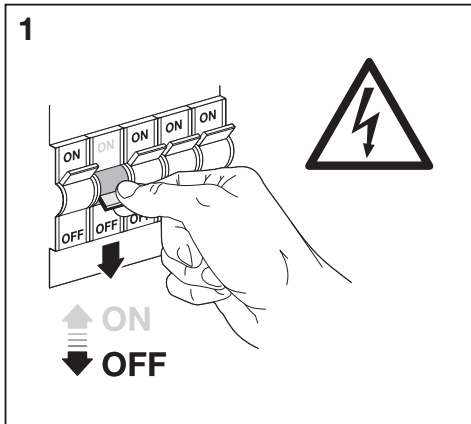

LED SWITCH BATTEN

	EAN	W	lm	K	Temp (°C)	V~	mA	Hz	DF	
LED SWITCH BATTEN 0.3M 4W/830	4058075266681	4	450	3000	-20...+40	220-240	35	50/60	>0.7	0.1 kg
LED SWITCH BATTEN 0.3M 4W/840	4058075266704	4	450	4000	-20...+40	220-240	35	50/60	>0.7	0.1 kg
LED SWITCH BATTEN 0.6M 8W/830	4058075266728	8	900	3000	-20...+40	220-240	60	50/60	>0.7	0.1 kg
LED SWITCH BATTEN 0.6M 8W/840	4058075266742	8	900	4000	-20...+40	220-240	60	50/60	>0.7	0.1 kg
LED SWITCH BATTEN 0.9M 10W/830	4058075266865	10	1100	3000	-20...+40	220-240	75	50/60	>0.7	0.1 kg
LED SWITCH BATTEN 0.9M 10W/840	4058075266964	10	1100	4000	-20...+40	220-240	75	50/60	>0.7	0.1 kg
LED SWITCH BATTEN 1.2M 14W/830	4058075266988	14	1600	3000	-20...+40	220-240	105	50/60	>0.7	0.2 kg
LED SWITCH BATTEN 1.2M 14W/840	4058075267046	14	1600	4000	-20...+40	220-240	105	50/60	>0.7	0.2 kg

LED SWITCH BATTEN

	EAN	This product contains a light source of energy efficiency class	Contained Light Source
LED SWITCH BATTEN 0.3M 4W/830	4058075266681	E	
LED SWITCH BATTEN 0.3M 4W/840	4058075266704	E	
LED SWITCH BATTEN 0.6M 8W/830	4058075266728	E	
LED SWITCH BATTEN 0.6M 8W/840	4058075266742	E	
LED SWITCH BATTEN 0.9M 10W/830	4058075266865	E	
LED SWITCH BATTEN 0.9M 10W/840	4058075266964	E	
LED SWITCH BATTEN 1.2M 14W/830	4058075266988	E	
LED SWITCH BATTEN 1.2M 14W/840	4058075267046	E	