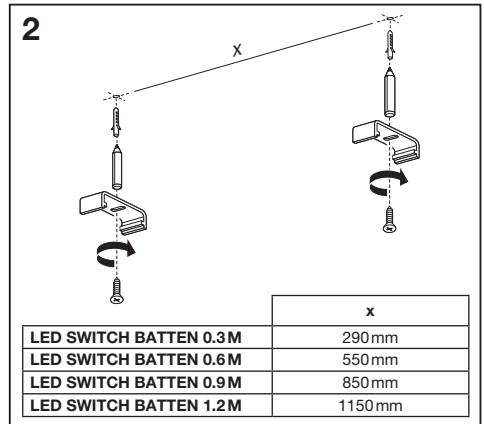

LED SWITCH BATTEN

	EAN	W	lm	K	Temp (°C)	V~	mA	Hz	DF	
LED SWITCH BATTEN 0.3M 4W/830	4058075266681	4	450	3000	-20...+40	220-240	35	50/60	>0.7	0.1 kg
LED SWITCH BATTEN 0.3M 4W/840	4058075266704	4	450	4000	-20...+40	220-240	35	50/60	>0.7	0.1 kg
LED SWITCH BATTEN 0.6M 8W/830	4058075266728	8	900	3000	-20...+40	220-240	60	50/60	>0.7	0.1 kg
LED SWITCH BATTEN 0.6M 8W/840	4058075266742	8	900	4000	-20...+40	220-240	60	50/60	>0.7	0.1 kg
LED SWITCH BATTEN 0.9M 10W/830	4058075266865	10	1100	3000	-20...+40	220-240	75	50/60	>0.7	0.1 kg
LED SWITCH BATTEN 0.9M 10W/840	4058075266964	10	1100	4000	-20...+40	220-240	75	50/60	>0.7	0.1 kg
LED SWITCH BATTEN 1.2M 14W/830	4058075266988	14	1600	3000	-20...+40	220-240	105	50/60	>0.7	0.2 kg
LED SWITCH BATTEN 1.2M 14W/840	4058075267046	14	1600	4000	-20...+40	220-240	105	50/60	>0.7	0.2 kg

LED SWITCH BATTEN

	EAN	This product contains a light source of energy efficiency class	Contained Light Source
LED SWITCH BATTEN 0.3M 4W/830	4058075266681	E	
LED SWITCH BATTEN 0.3M 4W/840	4058075266704	E	
LED SWITCH BATTEN 0.6M 8W/830	4058075266728	E	
LED SWITCH BATTEN 0.6M 8W/840	4058075266742	E	
LED SWITCH BATTEN 0.9M 10W/830	4058075266865	E	
LED SWITCH BATTEN 0.9M 10W/840	4058075266964	E	
LED SWITCH BATTEN 1.2M 14W/830	4058075266988	E	
LED SWITCH BATTEN 1.2M 14W/840	4058075267046	E	