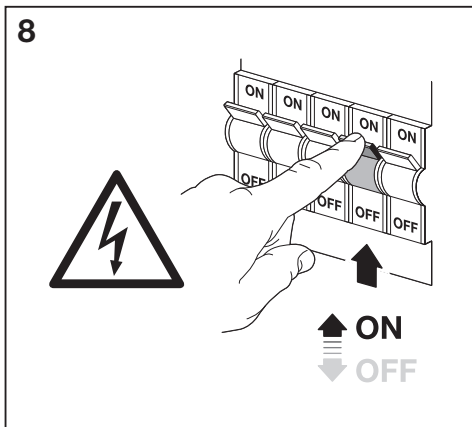

LED SWITCH BATTEN

	EAN	W	lm	K	Temp (°C)	V~	mA	Hz	DF	
LED SWITCH BATTEN 0.3M 4W/830	4058075266681	4	450	3000	-20...+40	220-240	35	50/60	>0.7	0.1 kg
LED SWITCH BATTEN 0.3M 4W/840	4058075266704	4	450	4000	-20...+40	220-240	35	50/60	>0.7	0.1 kg
LED SWITCH BATTEN 0.6M 8W/830	4058075266728	8	900	3000	-20...+40	220-240	60	50/60	>0.7	0.1 kg
LED SWITCH BATTEN 0.6M 8W/840	4058075266742	8	900	4000	-20...+40	220-240	60	50/60	>0.7	0.1 kg
LED SWITCH BATTEN 0.9M 10W/830	4058075266865	10	1100	3000	-20...+40	220-240	75	50/60	>0.7	0.1 kg
LED SWITCH BATTEN 0.9M 10W/840	4058075266964	10	1100	4000	-20...+40	220-240	75	50/60	>0.7	0.1 kg
LED SWITCH BATTEN 1.2M 14W/830	4058075266988	14	1600	3000	-20...+40	220-240	105	50/60	>0.7	0.2 kg
LED SWITCH BATTEN 1.2M 14W/840	4058075267046	14	1600	4000	-20...+40	220-240	105	50/60	>0.7	0.2 kg

LED SWITCH BATTEN

	EAN	This product contains a light source of energy efficiency class	Contained Light Source
LED SWITCH BATTEN 0.3M 4W/830	4058075266681	E	
LED SWITCH BATTEN 0.3M 4W/840	4058075266704	E	
LED SWITCH BATTEN 0.6M 8W/830	4058075266728	E	
LED SWITCH BATTEN 0.6M 8W/840	4058075266742	E	
LED SWITCH BATTEN 0.9M 10W/830	4058075266865	E	
LED SWITCH BATTEN 0.9M 10W/840	4058075266964	E	
LED SWITCH BATTEN 1.2M 14W/830	4058075266988	E	
LED SWITCH BATTEN 1.2M 14W/840	4058075267046	E	