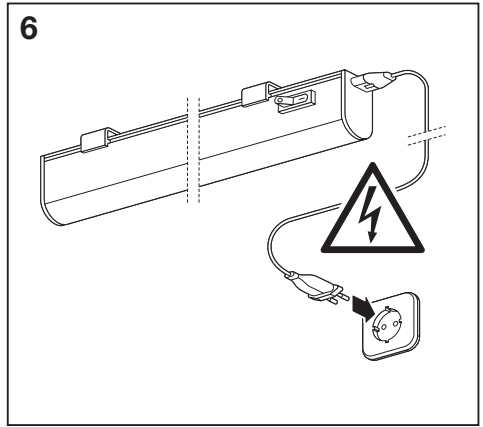

LED SWITCH BATTEN

	EAN	W	lm	K	Temp (°C)	V~	mA	Hz	DF	
LED SWITCH BATTEN 0.3M 4W/830	4058075266681	4	450	3000	-20...+40	220-240	35	50/60	>0.7	0.1 kg
LED SWITCH BATTEN 0.3M 4W/840	4058075266704	4	450	4000	-20...+40	220-240	35	50/60	>0.7	0.1 kg
LED SWITCH BATTEN 0.6M 8W/830	4058075266728	8	900	3000	-20...+40	220-240	60	50/60	>0.7	0.1 kg
LED SWITCH BATTEN 0.6M 8W/840	4058075266742	8	900	4000	-20...+40	220-240	60	50/60	>0.7	0.1 kg
LED SWITCH BATTEN 0.9M 10W/830	4058075266865	10	1100	3000	-20...+40	220-240	75	50/60	>0.7	0.1 kg
LED SWITCH BATTEN 0.9M 10W/840	4058075266964	10	1100	4000	-20...+40	220-240	75	50/60	>0.7	0.1 kg
LED SWITCH BATTEN 1.2M 14W/830	4058075266988	14	1600	3000	-20...+40	220-240	105	50/60	>0.7	0.2 kg
LED SWITCH BATTEN 1.2M 14W/840	4058075267046	14	1600	4000	-20...+40	220-240	105	50/60	>0.7	0.2 kg

LED SWITCH BATTEN

	EAN	This product contains a light source of energy efficiency class	Contained Light Source
LED SWITCH BATTEN 0.3M 4W/830	4058075266681	E	
LED SWITCH BATTEN 0.3M 4W/840	4058075266704	E	
LED SWITCH BATTEN 0.6M 8W/830	4058075266728	E	
LED SWITCH BATTEN 0.6M 8W/840	4058075266742	E	
LED SWITCH BATTEN 0.9M 10W/830	4058075266865	E	
LED SWITCH BATTEN 0.9M 10W/840	4058075266964	E	
LED SWITCH BATTEN 1.2M 14W/830	4058075266988	E	
LED SWITCH BATTEN 1.2M 14W/840	4058075267046	E	