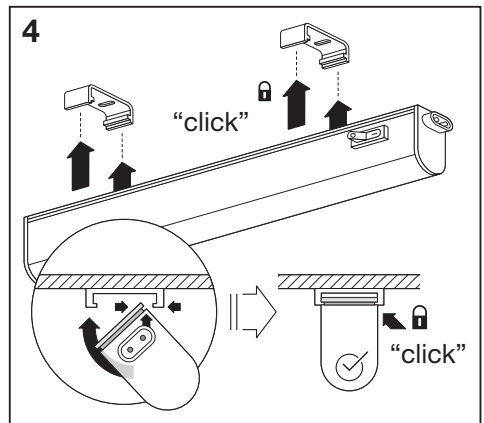

LED SWITCH BATTEN

	EAN	W	lm	K	Temp (°C)	V~	mA	Hz	DF	
LED SWITCH BATTEN 0.3M 4W/830	4058075266681	4	450	3000	-20...+40	220-240	35	50/60	>0.7	0.1 kg
LED SWITCH BATTEN 0.3M 4W/840	4058075266704	4	450	4000	-20...+40	220-240	35	50/60	>0.7	0.1 kg
LED SWITCH BATTEN 0.6M 8W/830	4058075266728	8	900	3000	-20...+40	220-240	60	50/60	>0.7	0.1 kg
LED SWITCH BATTEN 0.6M 8W/840	4058075266742	8	900	4000	-20...+40	220-240	60	50/60	>0.7	0.1 kg
LED SWITCH BATTEN 0.9M 10W/830	4058075266865	10	1100	3000	-20...+40	220-240	75	50/60	>0.7	0.1 kg
LED SWITCH BATTEN 0.9M 10W/840	4058075266964	10	1100	4000	-20...+40	220-240	75	50/60	>0.7	0.1 kg
LED SWITCH BATTEN 1.2M 14W/830	4058075266988	14	1600	3000	-20...+40	220-240	105	50/60	>0.7	0.2 kg
LED SWITCH BATTEN 1.2M 14W/840	4058075267046	14	1600	4000	-20...+40	220-240	105	50/60	>0.7	0.2 kg

LED SWITCH BATTEN

	EAN	This product contains a light source of energy efficiency class	Contained Light Source
LED SWITCH BATTEN 0.3M 4W/830	4058075266681	E	
LED SWITCH BATTEN 0.3M 4W/840	4058075266704	E	
LED SWITCH BATTEN 0.6M 8W/830	4058075266728	E	
LED SWITCH BATTEN 0.6M 8W/840	4058075266742	E	
LED SWITCH BATTEN 0.9M 10W/830	4058075266865	E	
LED SWITCH BATTEN 0.9M 10W/840	4058075266964	E	
LED SWITCH BATTEN 1.2M 14W/830	4058075266988	E	
LED SWITCH BATTEN 1.2M 14W/840	4058075267046	E	