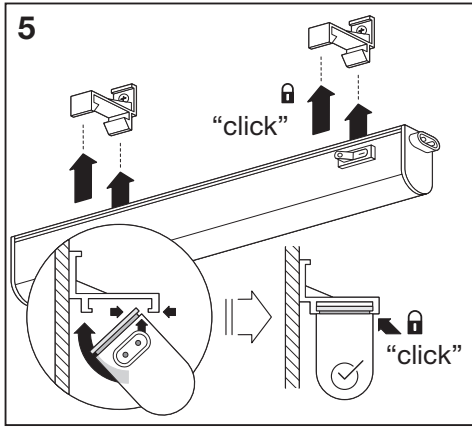

LED SWITCH BATTEN

	EAN	W	lm	K	Temp (°C)	V~	mA	Hz	DF	
LED SWITCH BATTEN 0.3M 4W/830	4058075266681	4	450	3000	-20...+40	220-240	35	50/60	>0.7	0.1 kg
LED SWITCH BATTEN 0.3M 4W/840	4058075266704	4	450	4000	-20...+40	220-240	35	50/60	>0.7	0.1 kg
LED SWITCH BATTEN 0.6M 8W/830	4058075266728	8	900	3000	-20...+40	220-240	60	50/60	>0.7	0.1 kg
LED SWITCH BATTEN 0.6M 8W/840	4058075266742	8	900	4000	-20...+40	220-240	60	50/60	>0.7	0.1 kg
LED SWITCH BATTEN 0.9M 10W/830	4058075266865	10	1100	3000	-20...+40	220-240	75	50/60	>0.7	0.1 kg
LED SWITCH BATTEN 0.9M 10W/840	4058075266964	10	1100	4000	-20...+40	220-240	75	50/60	>0.7	0.1 kg
LED SWITCH BATTEN 1.2M 14W/830	4058075266988	14	1600	3000	-20...+40	220-240	105	50/60	>0.7	0.2 kg
LED SWITCH BATTEN 1.2M 14W/840	4058075267046	14	1600	4000	-20...+40	220-240	105	50/60	>0.7	0.2 kg

LED SWITCH BATTEN

	EAN	This product contains a light source of energy efficiency class	Contained Light Source
LED SWITCH BATTEN 0.3M 4W/830	4058075266681	E	
LED SWITCH BATTEN 0.3M 4W/840	4058075266704	E	
LED SWITCH BATTEN 0.6M 8W/830	4058075266728	E	
LED SWITCH BATTEN 0.6M 8W/840	4058075266742	E	
LED SWITCH BATTEN 0.9M 10W/830	4058075266865	E	
LED SWITCH BATTEN 0.9M 10W/840	4058075266964	E	
LED SWITCH BATTEN 1.2M 14W/830	4058075266988	E	
LED SWITCH BATTEN 1.2M 14W/840	4058075267046	E	