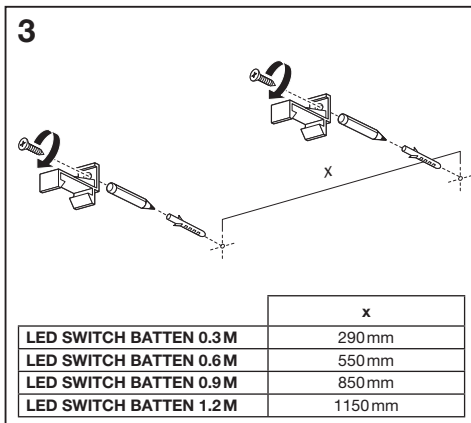

LED SWITCH BATTEN

	EAN	W	lm	K	Temp (°C)	V~	mA	Hz	DF	
LED SWITCH BATTEN 0.3M 4W/830	4058075266681	4	450	3000	-20...+40	220-240	35	50/60	>0.7	0.1 kg
LED SWITCH BATTEN 0.3M 4W/840	4058075266704	4	450	4000	-20...+40	220-240	35	50/60	>0.7	0.1 kg
LED SWITCH BATTEN 0.6M 8W/830	4058075266728	8	900	3000	-20...+40	220-240	60	50/60	>0.7	0.1 kg
LED SWITCH BATTEN 0.6M 8W/840	4058075266742	8	900	4000	-20...+40	220-240	60	50/60	>0.7	0.1 kg
LED SWITCH BATTEN 0.9M 10W/830	4058075266865	10	1100	3000	-20...+40	220-240	75	50/60	>0.7	0.1 kg
LED SWITCH BATTEN 0.9M 10W/840	4058075266964	10	1100	4000	-20...+40	220-240	75	50/60	>0.7	0.1 kg
LED SWITCH BATTEN 1.2M 14W/830	4058075266988	14	1600	3000	-20...+40	220-240	105	50/60	>0.7	0.2 kg
LED SWITCH BATTEN 1.2M 14W/840	4058075267046	14	1600	4000	-20...+40	220-240	105	50/60	>0.7	0.2 kg

LED SWITCH BATTEN

	EAN	This product contains a light source of energy efficiency class	Contained Light Source
LED SWITCH BATTEN 0.3M 4W/830	4058075266681	E	
LED SWITCH BATTEN 0.3M 4W/840	4058075266704	E	
LED SWITCH BATTEN 0.6M 8W/830	4058075266728	E	
LED SWITCH BATTEN 0.6M 8W/840	4058075266742	E	
LED SWITCH BATTEN 0.9M 10W/830	4058075266865	E	
LED SWITCH BATTEN 0.9M 10W/840	4058075266964	E	
LED SWITCH BATTEN 1.2M 14W/830	4058075266988	E	
LED SWITCH BATTEN 1.2M 14W/840	4058075267046	E	