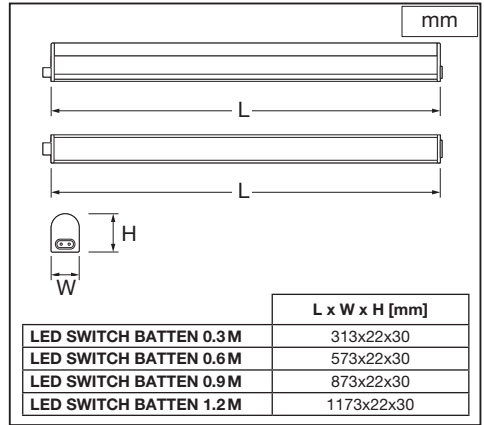

LED SWITCH BATTEN

	EAN	W	lm	K	Temp (°C)	V~	mA	Hz	DF	
LED SWITCH BATTEN 0.3M 4W/830	4058075266681	4	450	3000	-20...+40	220-240	35	50/60	>0.7	0.1 kg
LED SWITCH BATTEN 0.3M 4W/840	4058075266704	4	450	4000	-20...+40	220-240	35	50/60	>0.7	0.1 kg
LED SWITCH BATTEN 0.6M 8W/830	4058075266728	8	900	3000	-20...+40	220-240	60	50/60	>0.7	0.1 kg
LED SWITCH BATTEN 0.6M 8W/840	4058075266742	8	900	4000	-20...+40	220-240	60	50/60	>0.7	0.1 kg
LED SWITCH BATTEN 0.9M 10W/830	4058075266865	10	1100	3000	-20...+40	220-240	75	50/60	>0.7	0.1 kg
LED SWITCH BATTEN 0.9M 10W/840	4058075266964	10	1100	4000	-20...+40	220-240	75	50/60	>0.7	0.1 kg
LED SWITCH BATTEN 1.2M 14W/830	4058075266988	14	1600	3000	-20...+40	220-240	105	50/60	>0.7	0.2 kg
LED SWITCH BATTEN 1.2M 14W/840	4058075267046	14	1600	4000	-20...+40	220-240	105	50/60	>0.7	0.2 kg

LED SWITCH BATTEN

	EAN	This product contains a light source of energy efficiency class	Contained Light Source
LED SWITCH BATTEN 0.3M 4W/830	4058075266681	E	
LED SWITCH BATTEN 0.3M 4W/840	4058075266704	E	
LED SWITCH BATTEN 0.6M 8W/830	4058075266728	E	
LED SWITCH BATTEN 0.6M 8W/840	4058075266742	E	
LED SWITCH BATTEN 0.9M 10W/830	4058075266865	E	
LED SWITCH BATTEN 0.9M 10W/840	4058075266964	E	
LED SWITCH BATTEN 1.2M 14W/830	4058075266988	E	
LED SWITCH BATTEN 1.2M 14W/840	4058075267046	E	