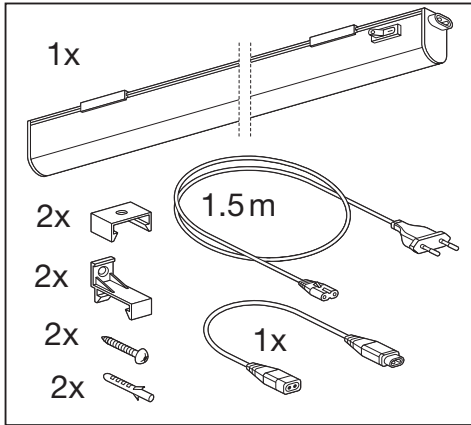

LED SWITCH BATTEN

	EAN	W	lm	K	Temp (°C)	V~	mA	Hz	DF	
LED SWITCH BATTEN 0.3M 4W/830	4058075266681	4	450	3000	-20...+40	220-240	35	50/60	>0.7	0.1 kg
LED SWITCH BATTEN 0.3M 4W/840	4058075266704	4	450	4000	-20...+40	220-240	35	50/60	>0.7	0.1 kg
LED SWITCH BATTEN 0.6M 8W/830	4058075266728	8	900	3000	-20...+40	220-240	60	50/60	>0.7	0.1 kg
LED SWITCH BATTEN 0.6M 8W/840	4058075266742	8	900	4000	-20...+40	220-240	60	50/60	>0.7	0.1 kg
LED SWITCH BATTEN 0.9M 10W/830	4058075266865	10	1100	3000	-20...+40	220-240	75	50/60	>0.7	0.1 kg
LED SWITCH BATTEN 0.9M 10W/840	4058075266964	10	1100	4000	-20...+40	220-240	75	50/60	>0.7	0.1 kg
LED SWITCH BATTEN 1.2M 14W/830	4058075266988	14	1600	3000	-20...+40	220-240	105	50/60	>0.7	0.2 kg
LED SWITCH BATTEN 1.2M 14W/840	4058075267046	14	1600	4000	-20...+40	220-240	105	50/60	>0.7	0.2 kg

LED SWITCH BATTEN

	EAN	This product contains a light source of energy efficiency class	Contained Light Source
LED SWITCH BATTEN 0.3M 4W/830	4058075266681	E	
LED SWITCH BATTEN 0.3M 4W/840	4058075266704	E	
LED SWITCH BATTEN 0.6M 8W/830	4058075266728	E	
LED SWITCH BATTEN 0.6M 8W/840	4058075266742	E	
LED SWITCH BATTEN 0.9M 10W/830	4058075266865	E	
LED SWITCH BATTEN 0.9M 10W/840	4058075266964	E	
LED SWITCH BATTEN 1.2M 14W/830	4058075266988	E	
LED SWITCH BATTEN 1.2M 14W/840	4058075267046	E	