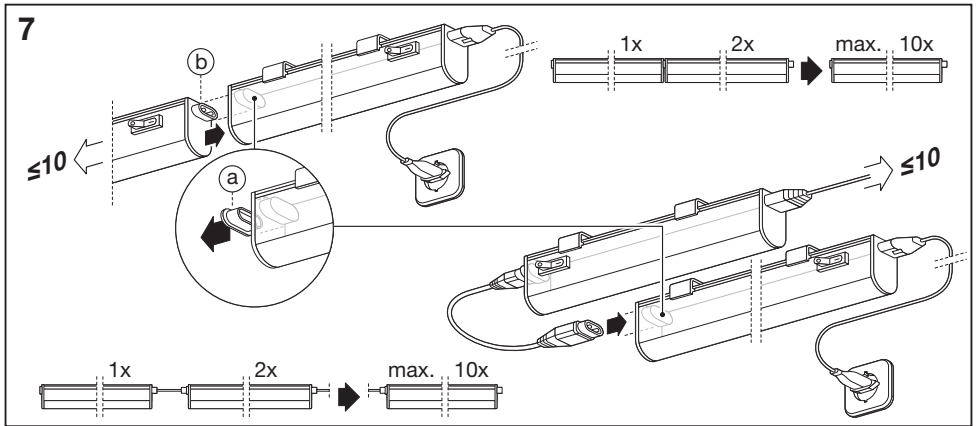

LED SWITCH BATTEN

	EAN	W	lm	K	Temp (°C)	V~	mA	Hz	DF	
LED SWITCH BATTEN 0.3M 4W/830	4058075266681	4	450	3000	-20...+40	220-240	35	50/60	>0.7	0.1 kg
LED SWITCH BATTEN 0.3M 4W/840	4058075266704	4	450	4000	-20...+40	220-240	35	50/60	>0.7	0.1 kg
LED SWITCH BATTEN 0.6M 8W/830	4058075266728	8	900	3000	-20...+40	220-240	60	50/60	>0.7	0.1 kg
LED SWITCH BATTEN 0.6M 8W/840	4058075266742	8	900	4000	-20...+40	220-240	60	50/60	>0.7	0.1 kg
LED SWITCH BATTEN 0.9M 10W/830	4058075266865	10	1100	3000	-20...+40	220-240	75	50/60	>0.7	0.1 kg
LED SWITCH BATTEN 0.9M 10W/840	4058075266964	10	1100	4000	-20...+40	220-240	75	50/60	>0.7	0.1 kg
LED SWITCH BATTEN 1.2M 14W/830	4058075266988	14	1600	3000	-20...+40	220-240	105	50/60	>0.7	0.2 kg
LED SWITCH BATTEN 1.2M 14W/840	4058075267046	14	1600	4000	-20...+40	220-240	105	50/60	>0.7	0.2 kg

LED SWITCH BATTEN

	EAN	This product contains a light source of energy efficiency class	Contained Light Source
LED SWITCH BATTEN 0.3M 4W/830	4058075266681	E	
LED SWITCH BATTEN 0.3M 4W/840	4058075266704	E	
LED SWITCH BATTEN 0.6M 8W/830	4058075266728	E	
LED SWITCH BATTEN 0.6M 8W/840	4058075266742	E	
LED SWITCH BATTEN 0.9M 10W/830	4058075266865	E	
LED SWITCH BATTEN 0.9M 10W/840	4058075266964	E	
LED SWITCH BATTEN 1.2M 14W/830	4058075266988	E	
LED SWITCH BATTEN 1.2M 14W/840	4058075267046	E	