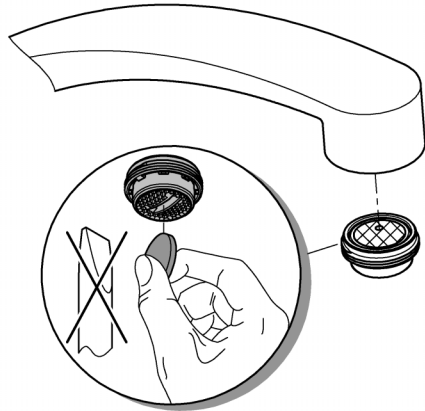

32mm
*19 332

1

	150°
	0°
	360°

2

3

*19 332
32mm

A series of 24 horizontal lines for writing, spaced evenly down the page.

Pure Freude
an Wasser