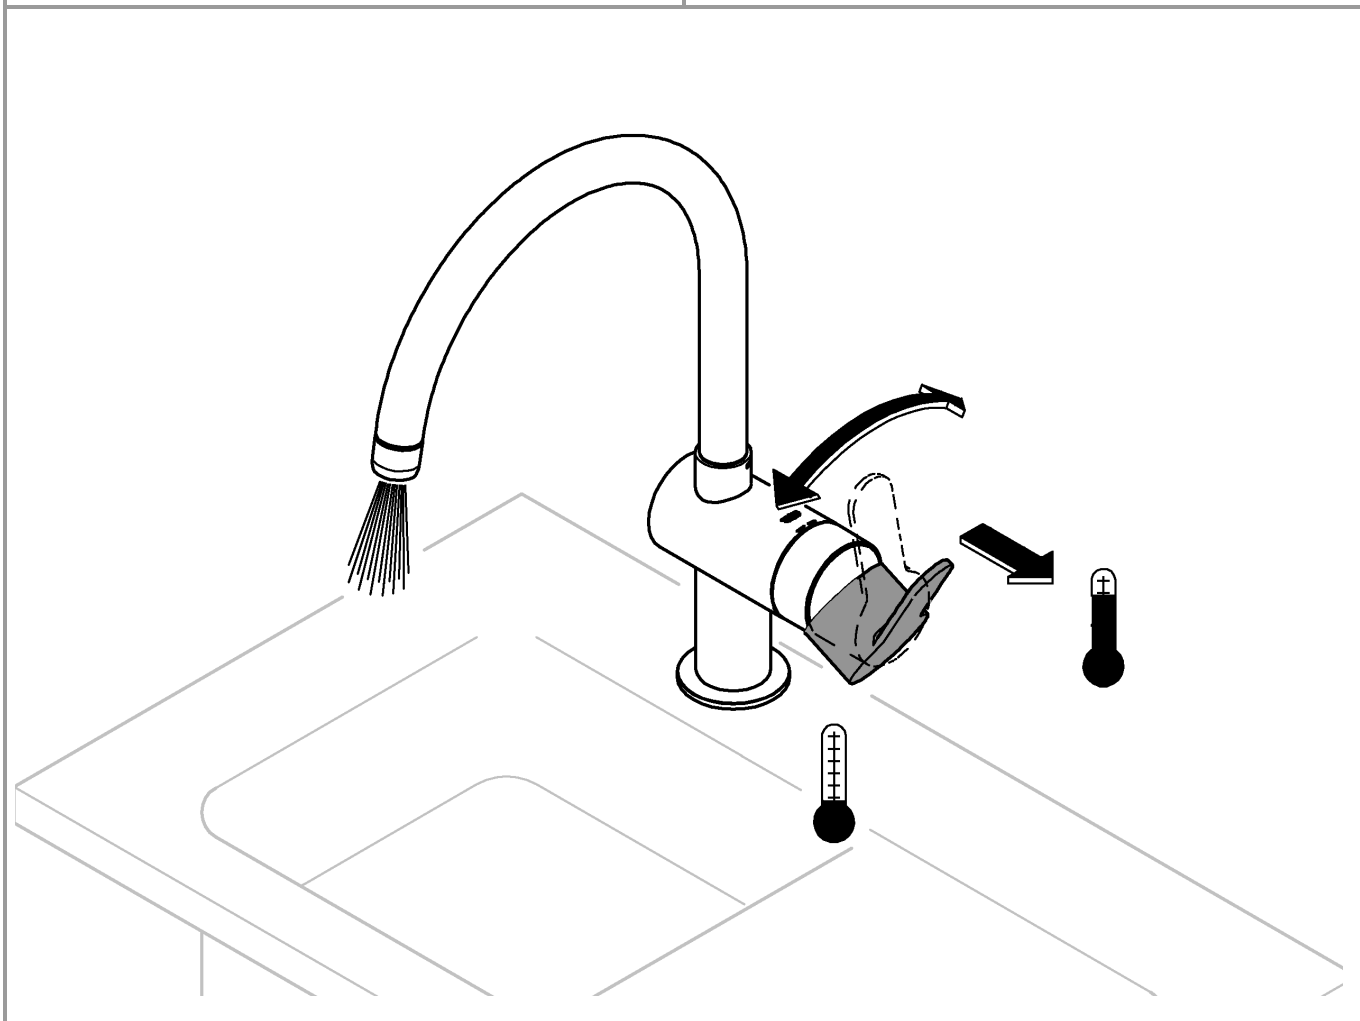

32mm
*19 332

1

	150°
	0°
	360°

2

3

*19 332
32mm

A series of 24 horizontal lines for writing, spaced evenly down the page.

Pure Freude
an Wasser