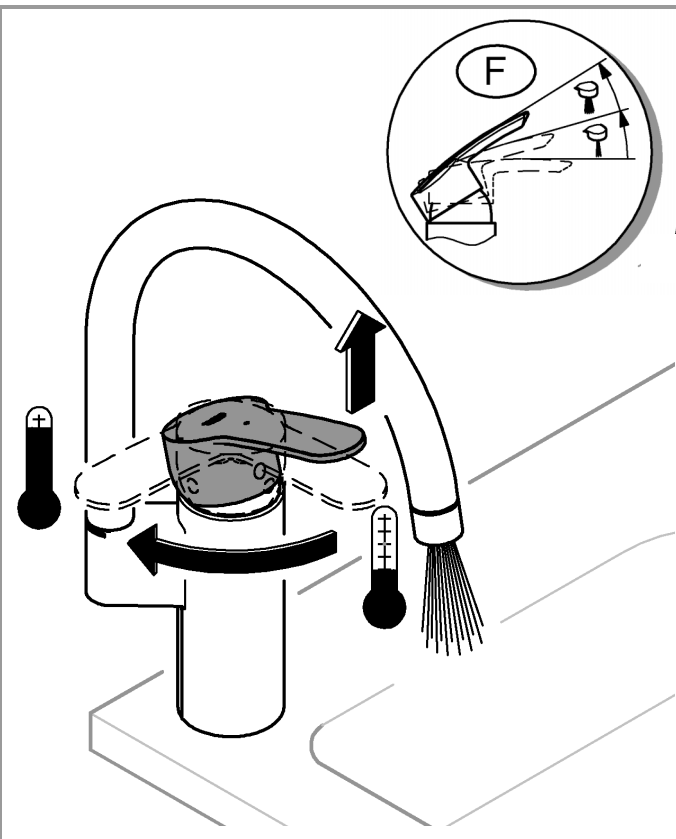

32mm
*19 332

1

	150°
	0°
	360°

2

3

*19 332
32mm

A series of 24 horizontal lines for writing, spaced evenly down the page.

Pure Freude
an Wasser